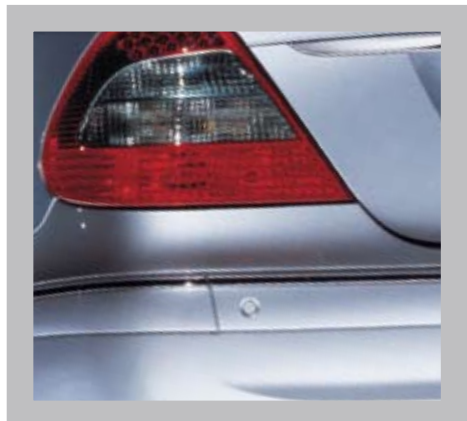

220 Parktronic

4. Available on E63 AMG only. 5. Standard on E63 AMG. 6. Not available on E63 AMG. 7. Available on E350/E550 Luxury only. 8. Eliminates collapsible spare tire (669).