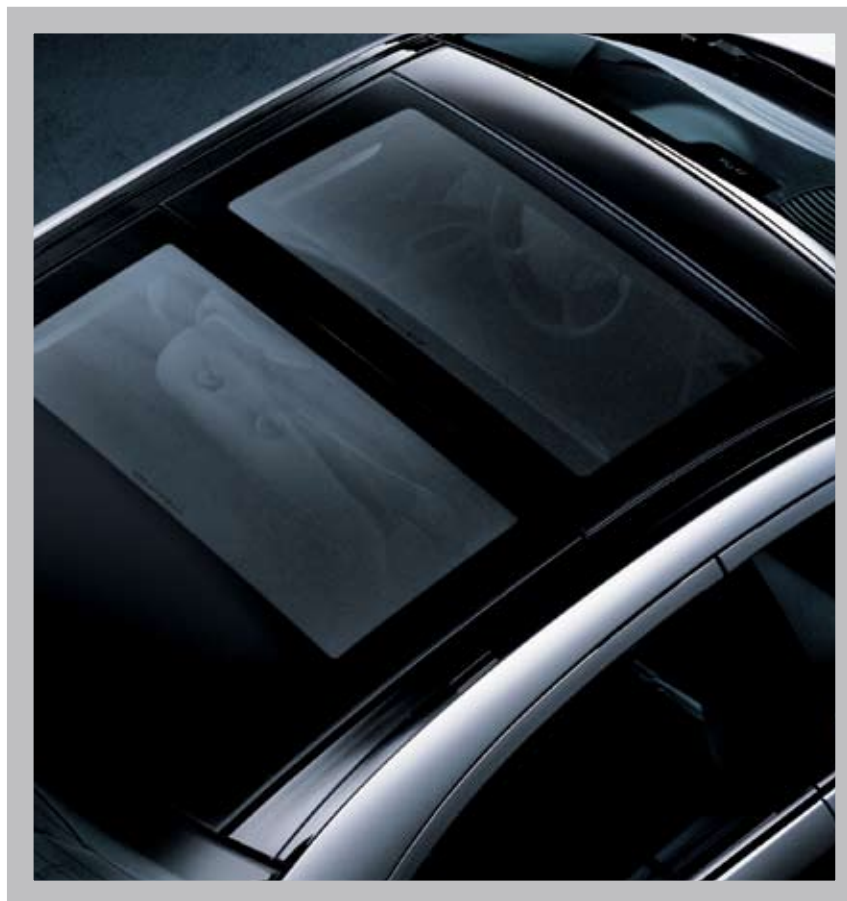

413 Panorama Sunroof