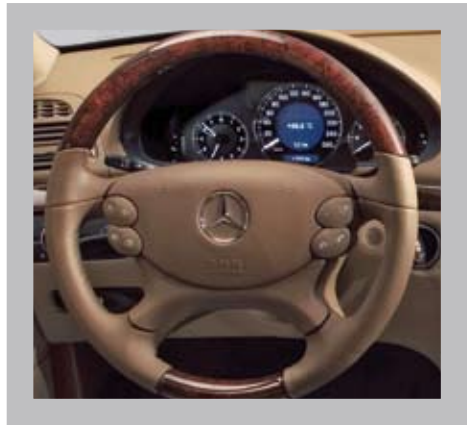

Keyless Go

Bi-Xenon Low-Beam and High-Beam Headlamps  
with Active Curve Illumination System

3. Available at an additional charge.

STAND ALONE OPTIONS:SEDAN

Code	Option	Price
219	DISTRONIC <sup>4</sup>	\$3,160
220	Parktronic	\$1,110
287	Split Folding Rear Seats <sup>5</sup>	\$310
289	Wood/Leather Steering Wheel <sup>6</sup>	\$540
297	Rear Side Window Blinds	\$340
413	Panorama Sunroof	\$1,000
881	Electronic Trunk Closer	\$520
R86	5-Spoke 17" Chrome Wheel <sup>7</sup>	\$1,200
W60	Burl Walnut Wood <sup>4</sup>	\$290